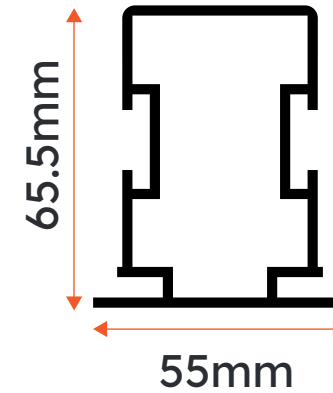

Fullcircle

Technical specification

Fullcircle

Frame Profile

Email: Showready@fullcircleeventsltd.co.uk

Phone: 0161 537 1077

[Get in Touch!](#)