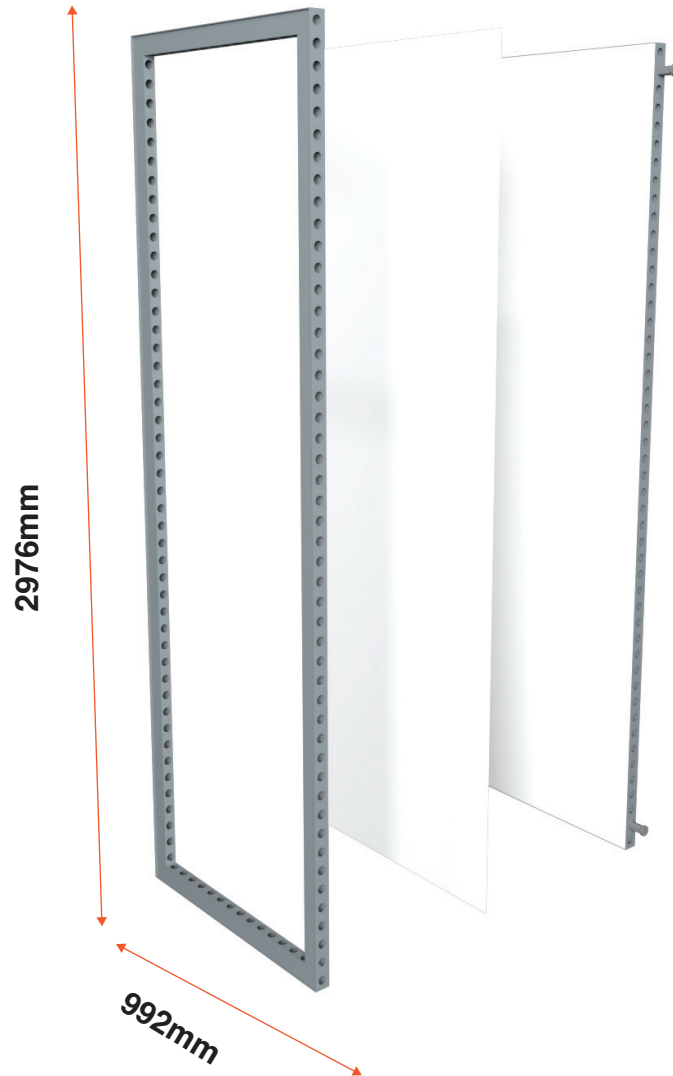

Technical specification

Fullcircle