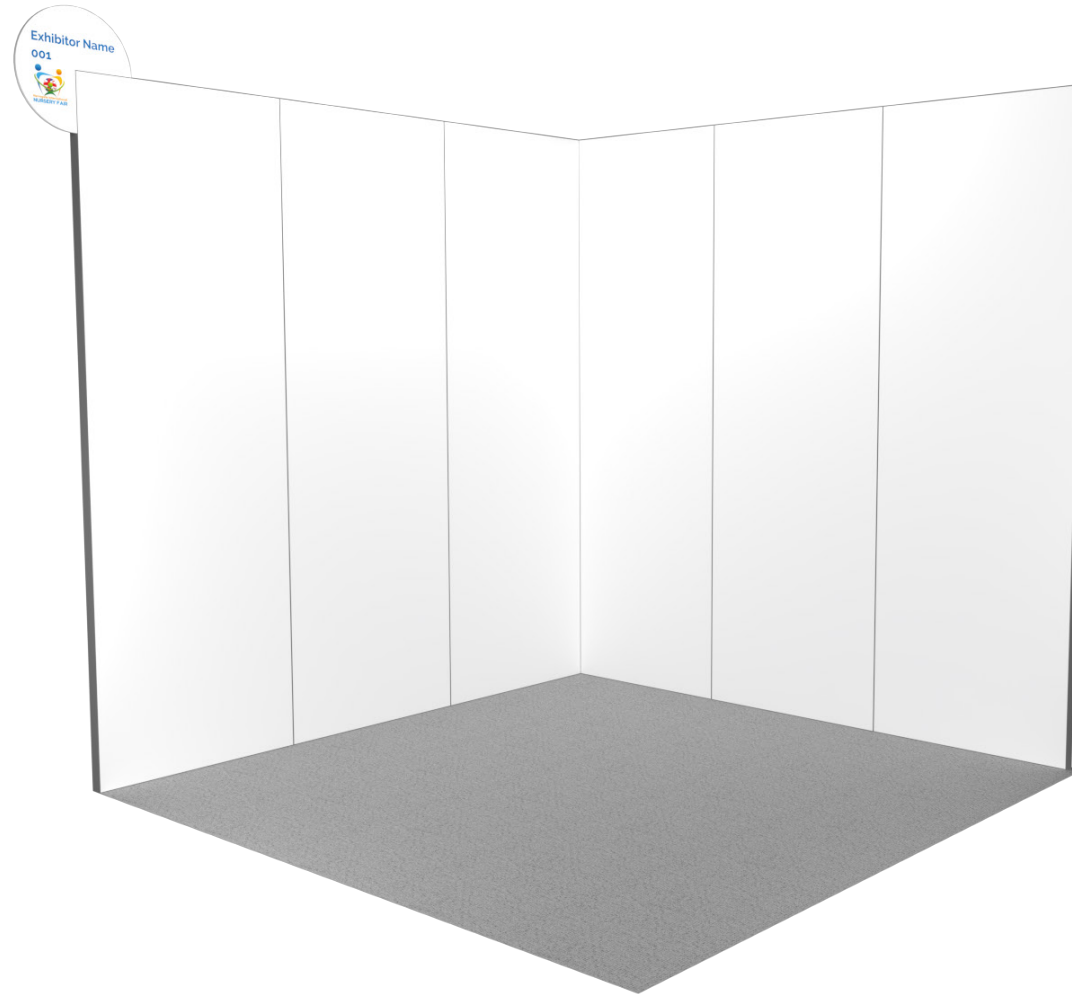

Want to be Show Ready?

Modular framework as you have never seen it before.

Fullcircle

The aluminium frames can be reconfigured no matter the size or location of the stand, none of the materials are wasted, all frames are based on a hire only basis and completely reusable. If any of the parts of the stand can't be reused like the Foamex or fabric graphic panels, we make sure these are 100% recycled.

Want to **enhance** your Stand?

Below is a selection of optional upgrades available to help you create your ideal stand.

Fullcircle

1. Seamless graphics - £250.00 per m
2. Slat walling - £95.00 per linear m
3. MDF wooden panel - £95.00 per linear m
*White as standard, any paint colour available
4. 1m wide store room with lockable door - £250.00
5. Branded Counter - £250.00 each
6. Electrics - Price available upon request
7. AV - Price available upon request
8. Plinths - from £100.00
9. Furniture - Price available upon request
10. Platform / Floor flats - Price available upon request
11. Shelf - £50.00 per shelf