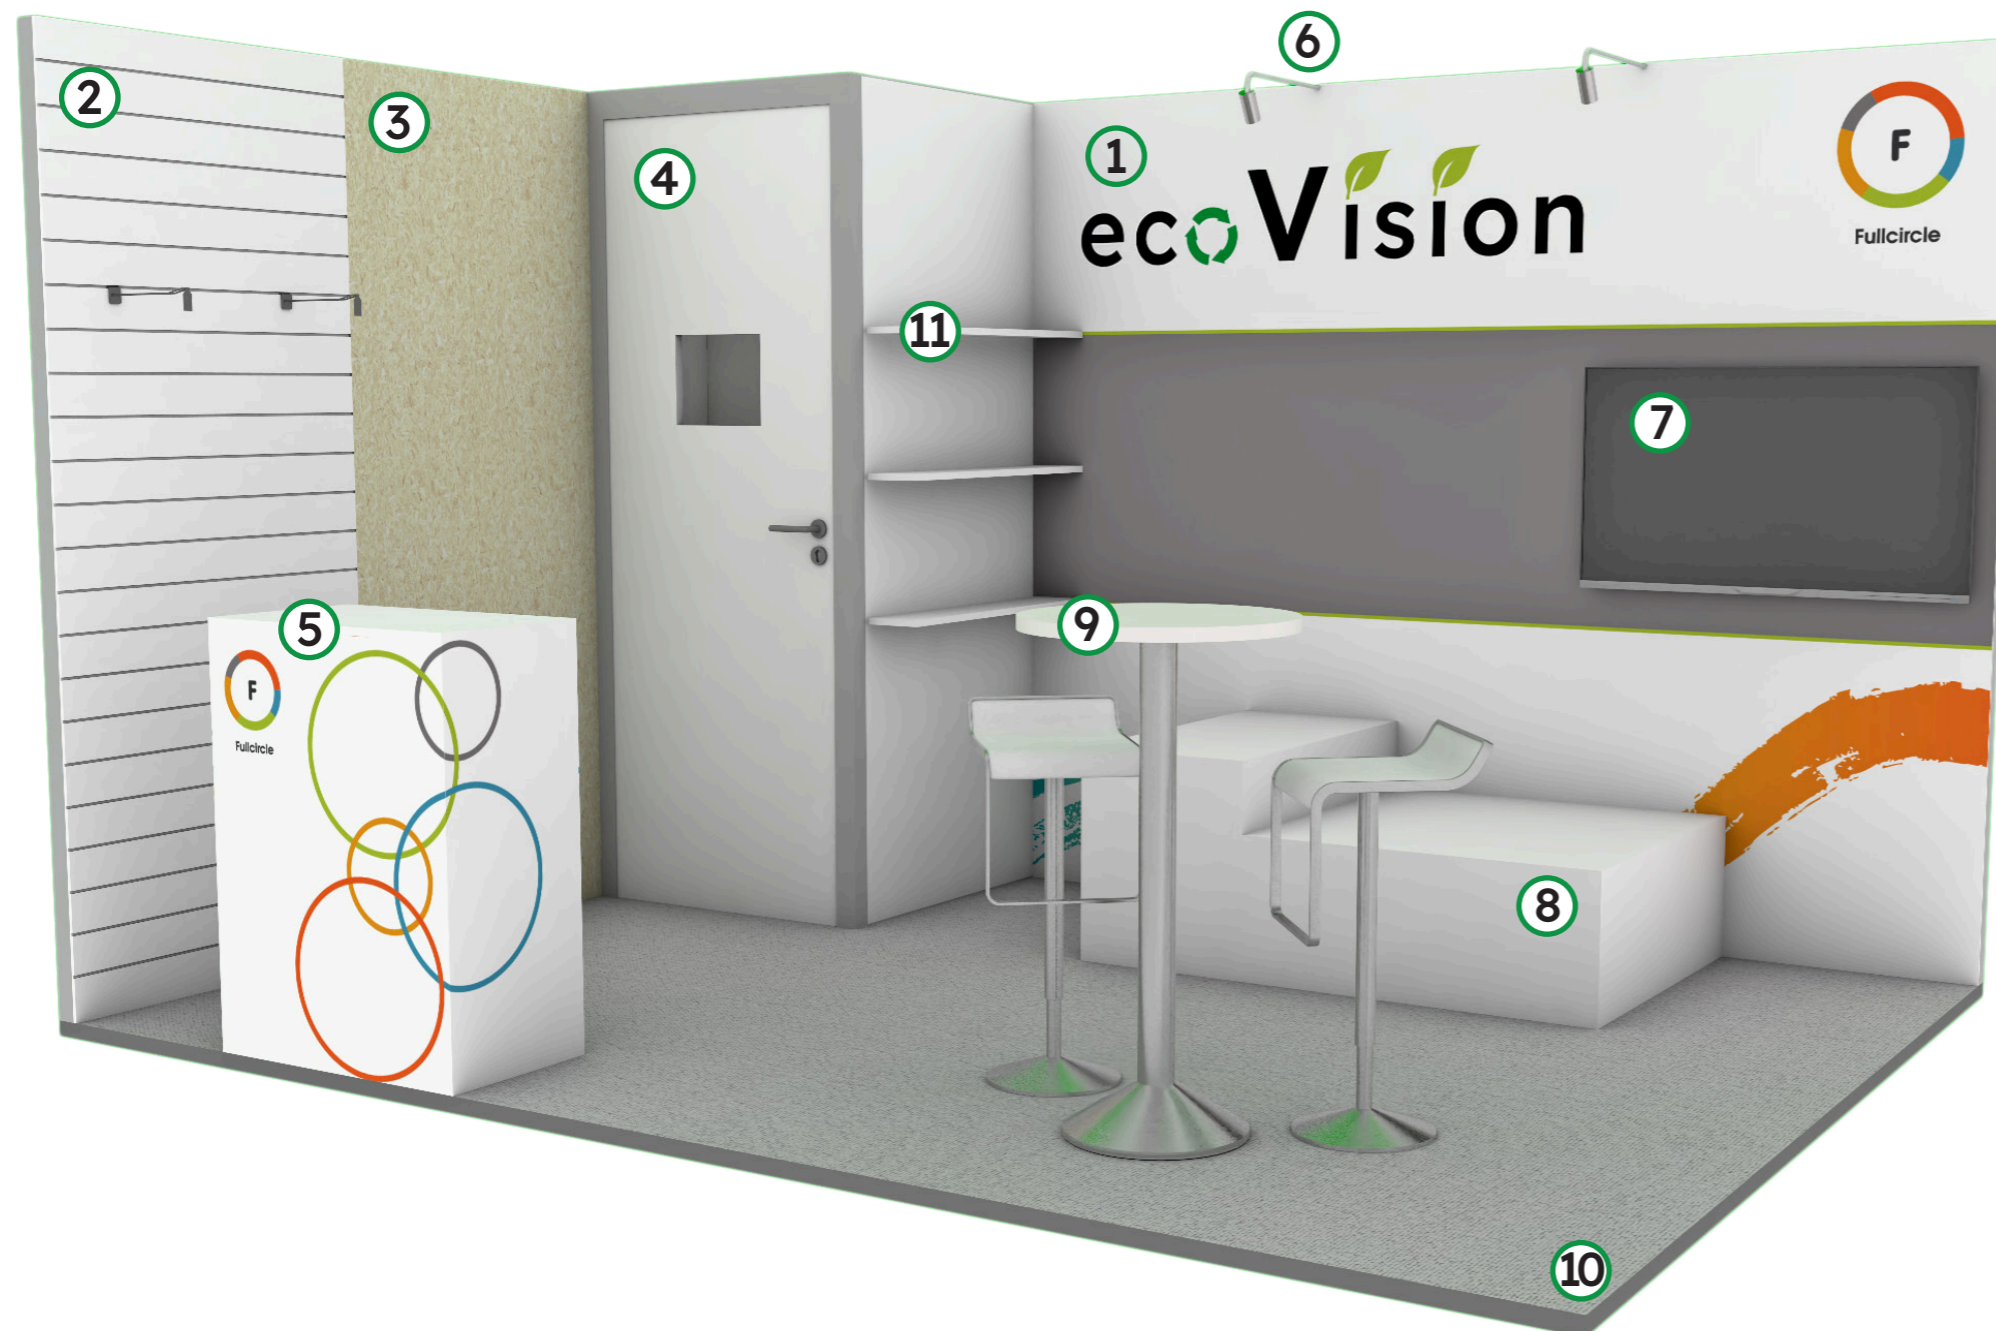

Everything you need to bring your stand to life

Below is a list of available upgrades so that you can add to create your ideal vision

Please contact our enhancements team on:

eehub@fullcircleeventsltd.co.uk

0161 393 3949

1. Seamless graphics - £250.00 per m
2. Slat walling - £95.00 per linear m
3. MDF wooden panel - £95.00 per linear m
  *White as standard, any paint colour available
4. 1m wide store room with lockable door - £250.00
5. Branded Counter - £250.00 each
6. Electrics - POA
7. AV - POA
8. Plinths - from £100.00
9. Furniture - POA
10. Platform / Floor flats - POA
11. Shelf - £50.00 per shelf

*Please note that you can upgrade the height of your stand depending upon the location on the show floor.