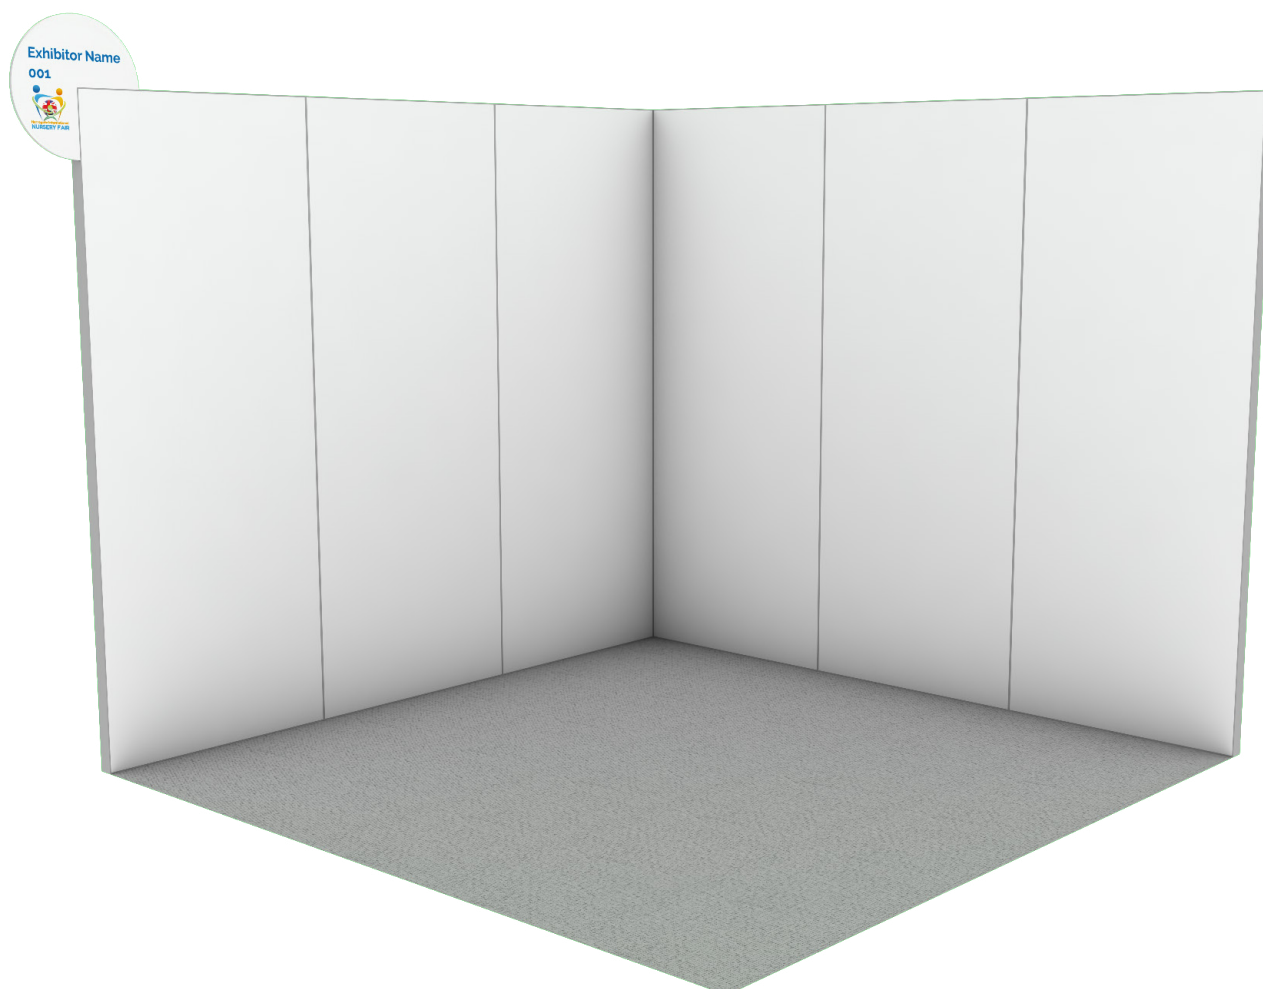

Fullcircle

ecoV^{ision}

Modular as you have never seen it before

Engineered with lots of imagination, our **BRAND-NEW** beautiful, sleek, and **eco-friendly** solutions provides a bespoke look and feel while being the most sustainable solution for events and exhibitions

The aluminium frames can be reconfigured no matter the size or location of the stand, none of the materials are wasted, all frames are based on a hire only basis and completely reusable. If any of the parts of the stand can't be reused like the Foamex or fabric graphic panels, **we make sure these are 100% recycled**

0161 393 3949

1. Seamless graphics - £250.00 per m
2. Slat walling - £95.00 per linear m
3. MDF wooden panel - £95.00 per linear m
*White as standard, any paint colour available
4. 1m wide store room with lockable door - £250.00
5. Branded Counter - £250.00 each
6. Electrics - POA
7. AV - POA
8. Plinths - from £100.00
9. Furniture - POA
10. Platform / Floor flats - POA
11. Shelf - £50.00 per shelf

*Please note that you can upgrade the height of your stand depending upon the location on the show floor.

Fun Facts

We opt for a **100%** reusable end product and for sustainable materials. Did you know aluminium is the most commonly found metal on our planet? It's strong, yet light. It has a long life cycle and is fully renewable. This results in greener and smarter solutions for everyone. The recycling process only requires about 5% of the energy compared to the production of primary aluminium. We can say that at least 75% of our frames are produced from recycled aluminium. **Another impressive fact: 75% of all the aluminium ever produced is still in use**