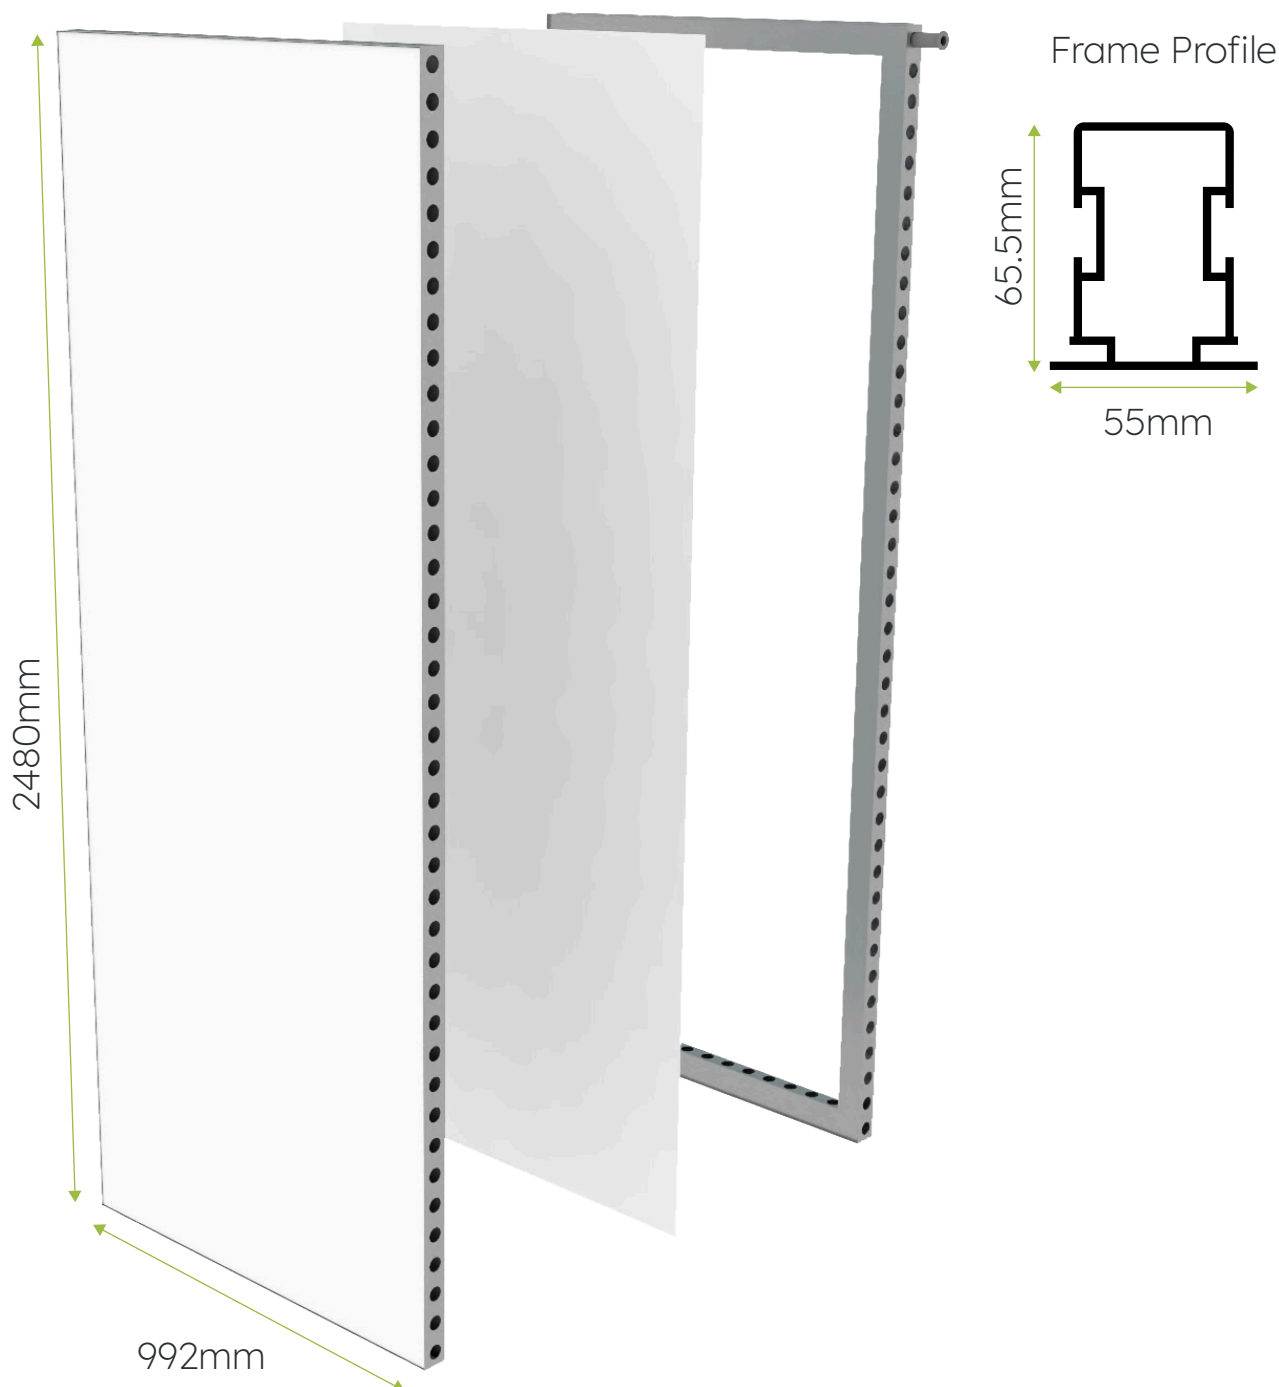

Fullcircle

Technical Specification

Please contact our enhancements team on:

eehub@fullcircleeventsltd.co.uk

0161 393 3949