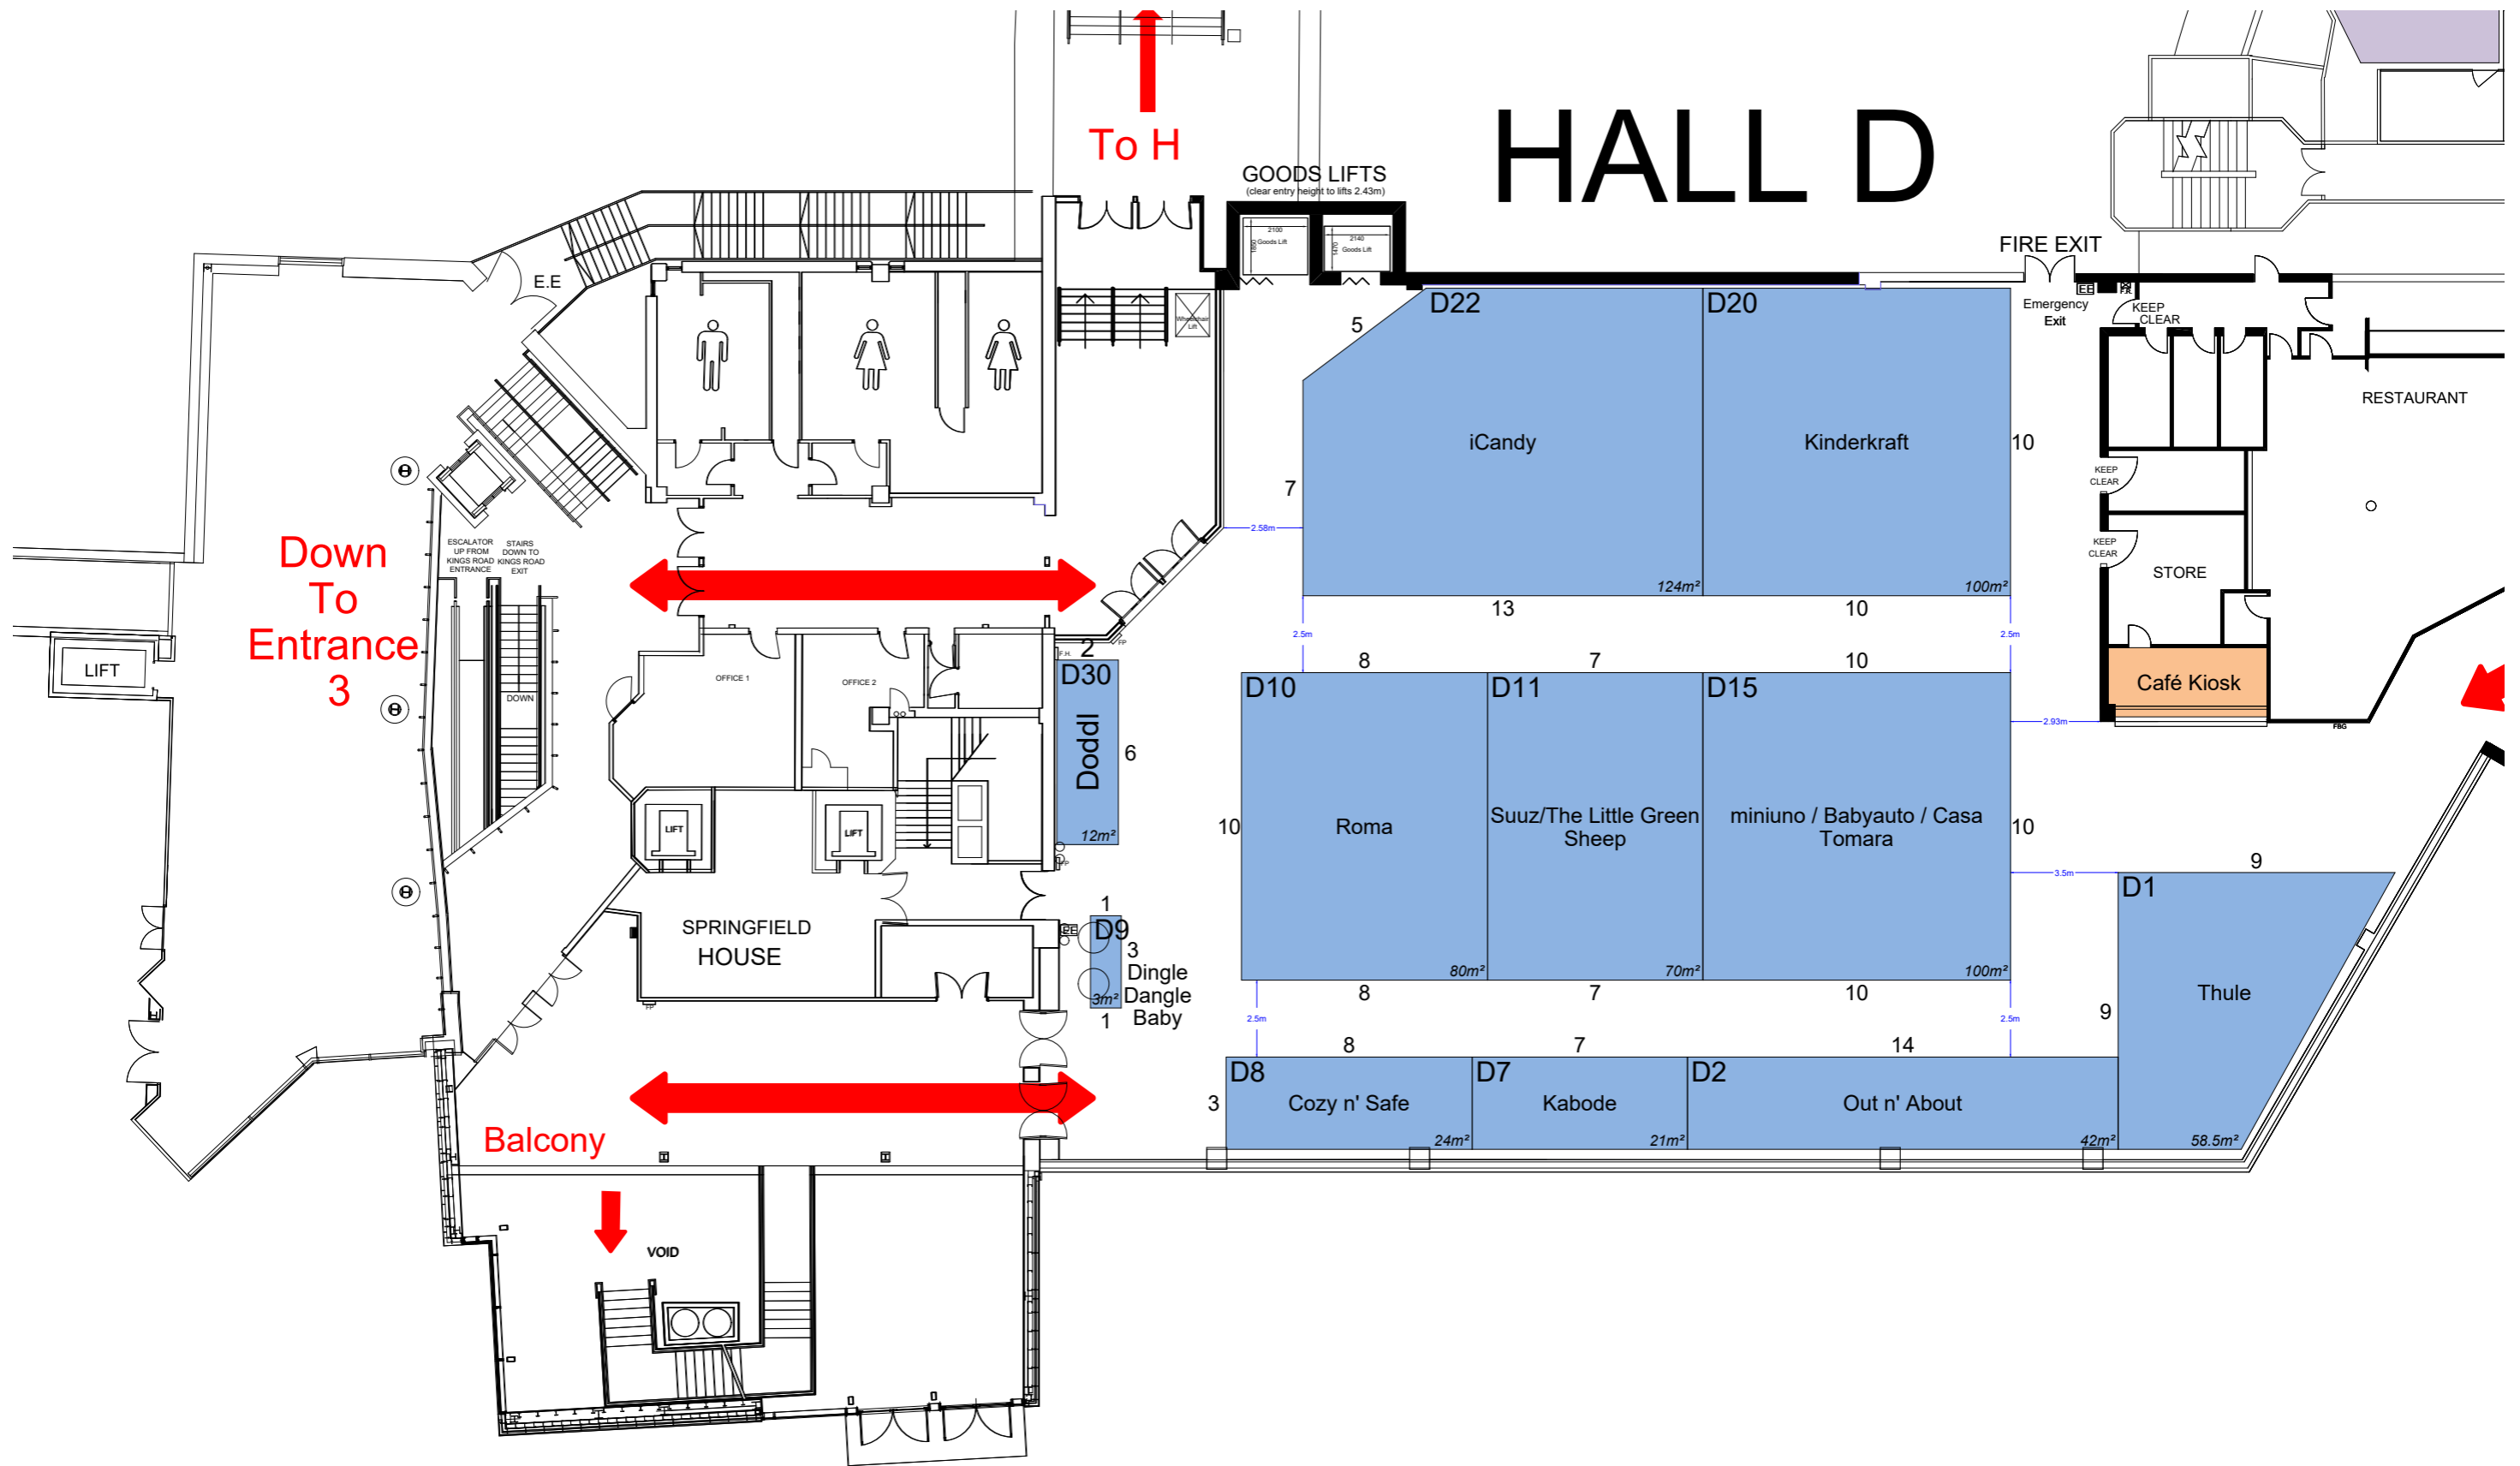

HALL D

To H

Down To Entrance 3

Balcony

Entrance 3 Below

RESTAURANT

STORE

Café Kiosk

Thule

GOODS LIFTS
(clear entry height to lifts 2.43m)

FIRE EXIT

Emergency Exit

KEEP CLEAR

KEEP CLEAR

KEEP CLEAR

ESCALATOR UP FROM KINGS ROAD ENTRANCE

STAIRS DOWN TO KINGS ROAD ENTRANCE

DOWN

LIFT

LIFT

LIFT

D30

Doddl

12m²