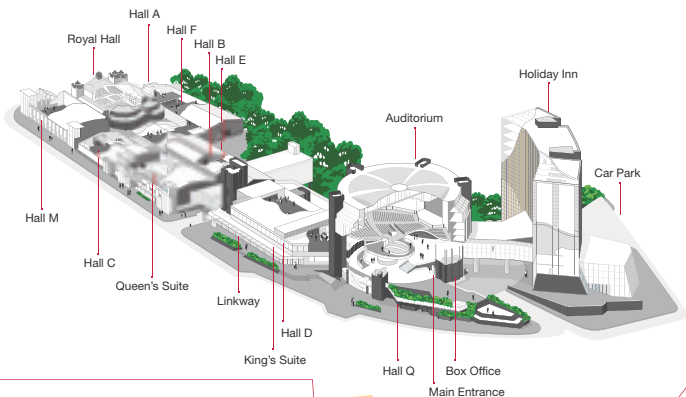

Parking at Harrogate International Centre

and in the town centre

Harrogate International Centre

Hotels in Harrogate

- | | |
|--------------------|----------------------|
| 1 Kimberley Hotel | 8 Grants Hotel |
| 2 Majestic Hotel | 9 Holiday Inn Hotel |
| 3 Old Swan Hotel | 10 Cairn Hotel |
| 4 St George Hotel | 11 Cedar Court Hotel |
| 5 Crown Hotel | 12 Studley Hotel |
| 6 White Hart Hotel | 13 Yorkshire Hotel |
| 7 Hotel du Vin | |